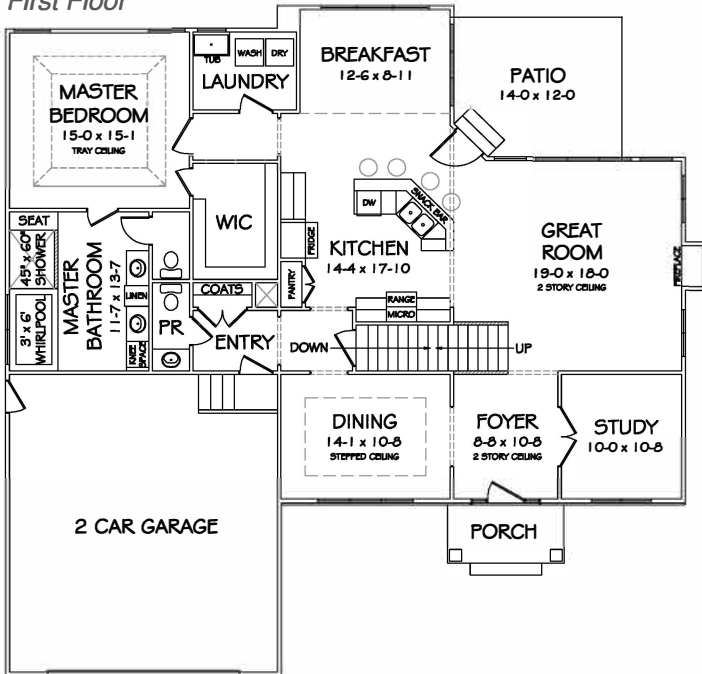

\$369,900 | 4 bedrooms  
2.5 baths | 2 car garage

Elevation and house plan is the exclusive property of Impact Development Group, Inc. and may not be reproduced. Copyright © 2015. All Rights Reserved.

*First Floor*

*Second Floor*